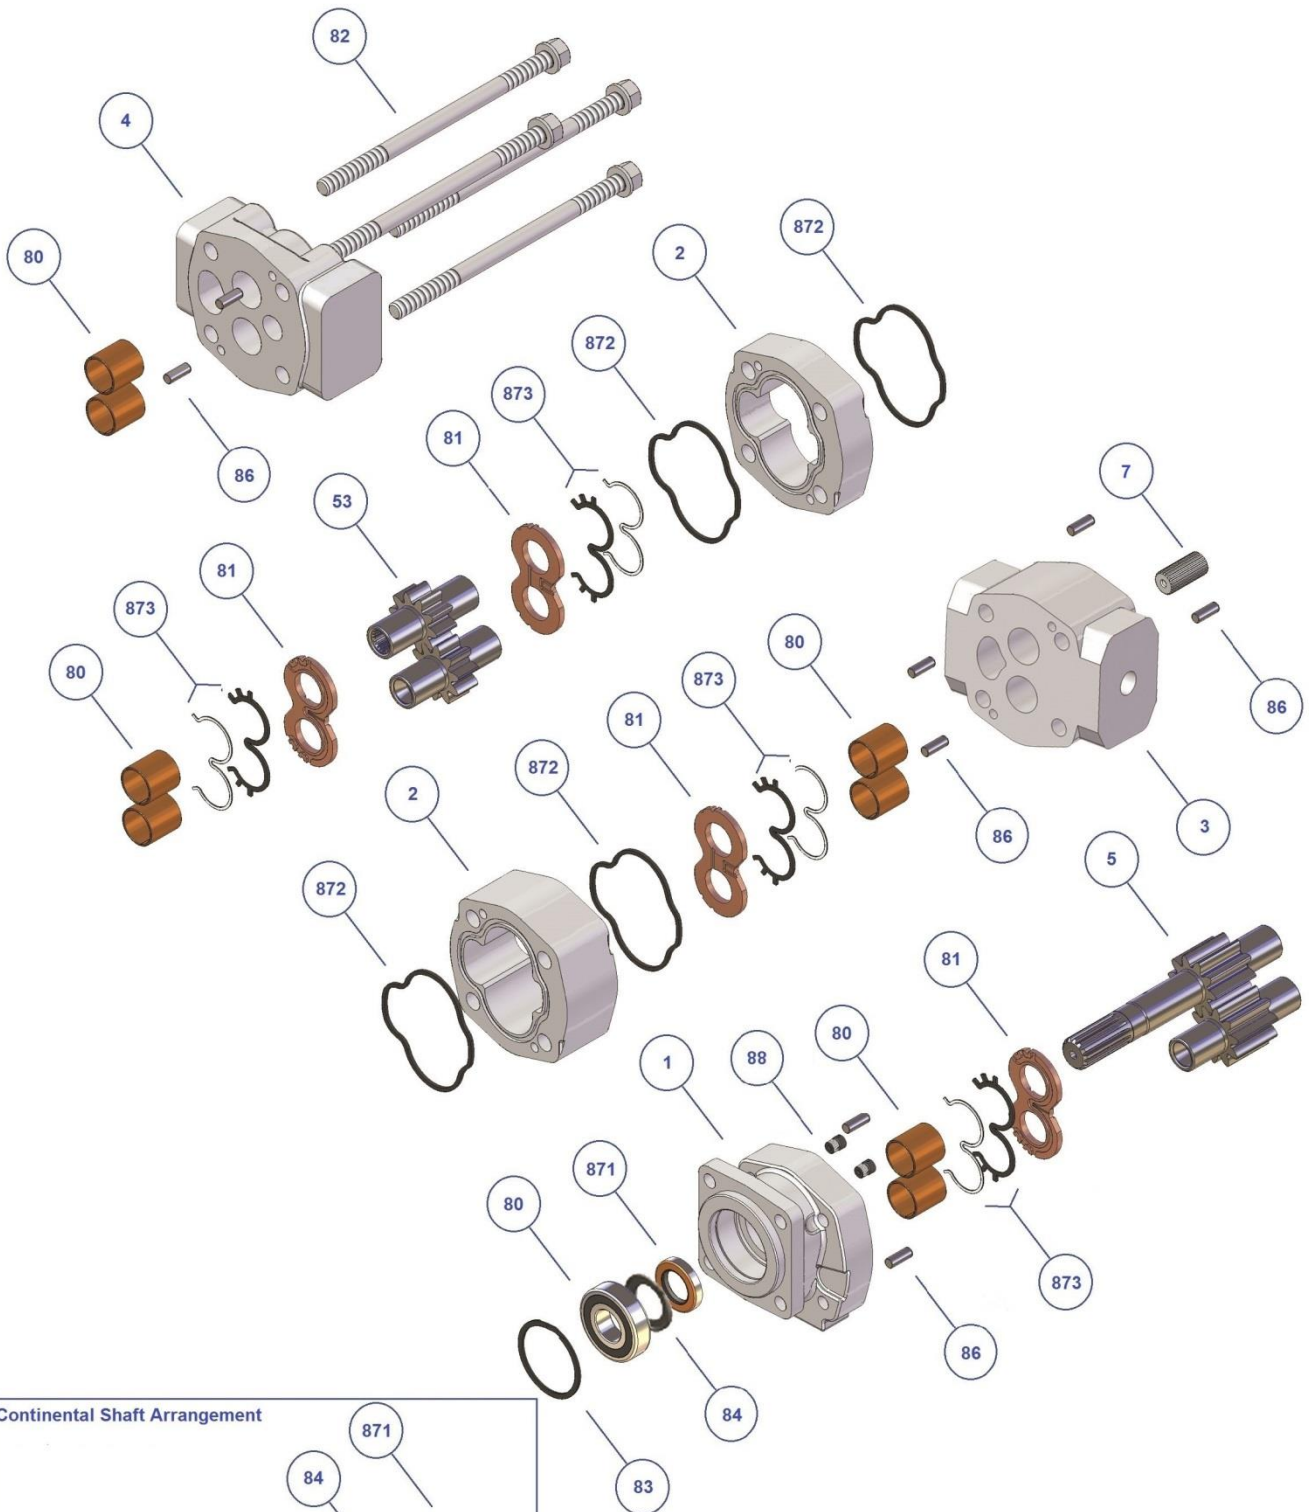

Bushing Series Exploded View

215 / 230 / 250 / 265

Continental Shaft Arrangement

Motor Thrust Plate Seal Arrangement