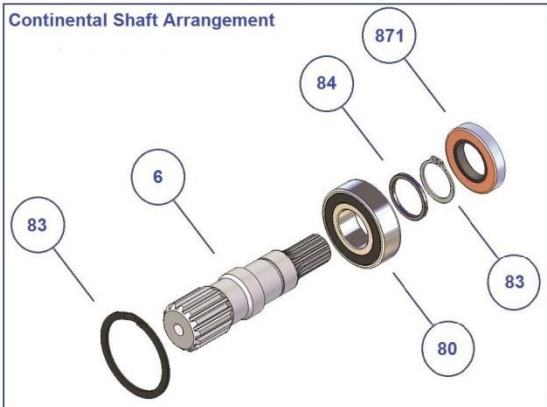

Bushing Series Exploded View

215 / 230 / 250 / 265

Continental Shaft Arrangement

Motor Thrust Plate Seal Arrangement